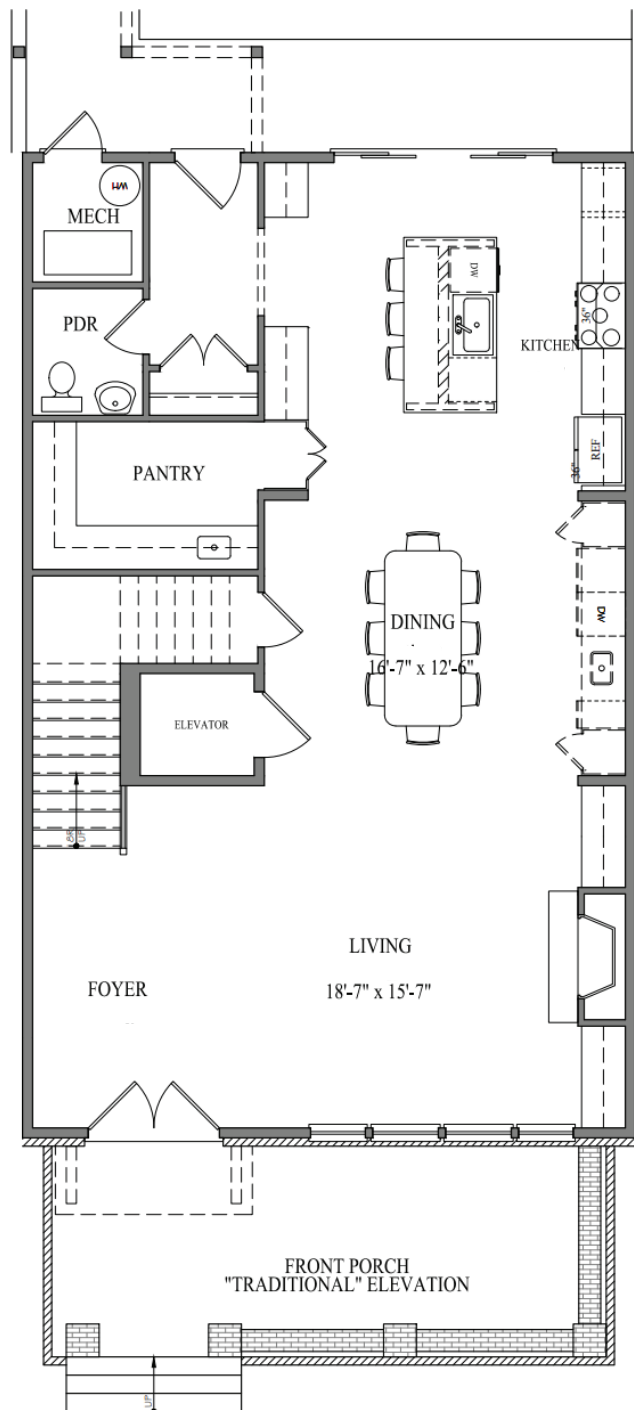

# Vista Skyview

4 or 5 BR | 3.5 or 4.5 BA | 4054 SQ FT

LOT L54

airabella  
LAKE OCONEE

# First Floor

# Second Floor