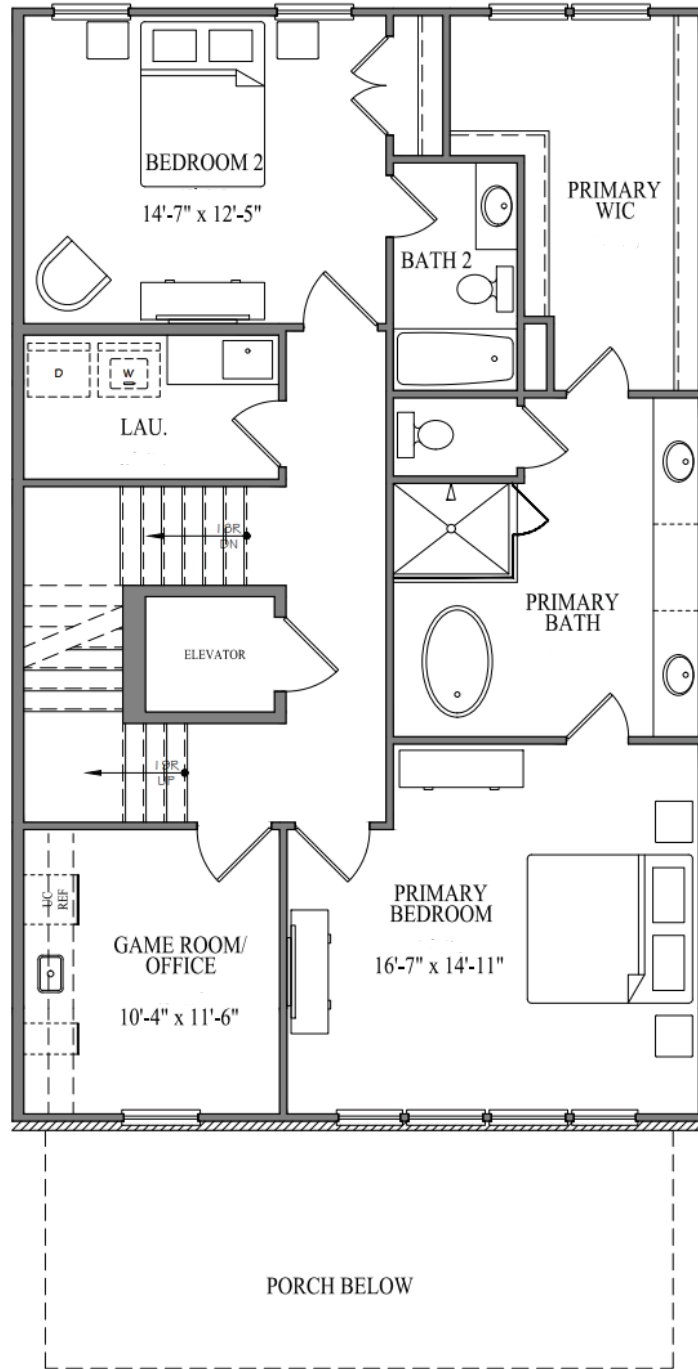

# Vista Skyview

4 or 5 BR | 3.5 or 4.5 BA | 4054 SQ FT

LOT L54

airabella  
LAKE OCONEE

# First Floor

# Second Floor