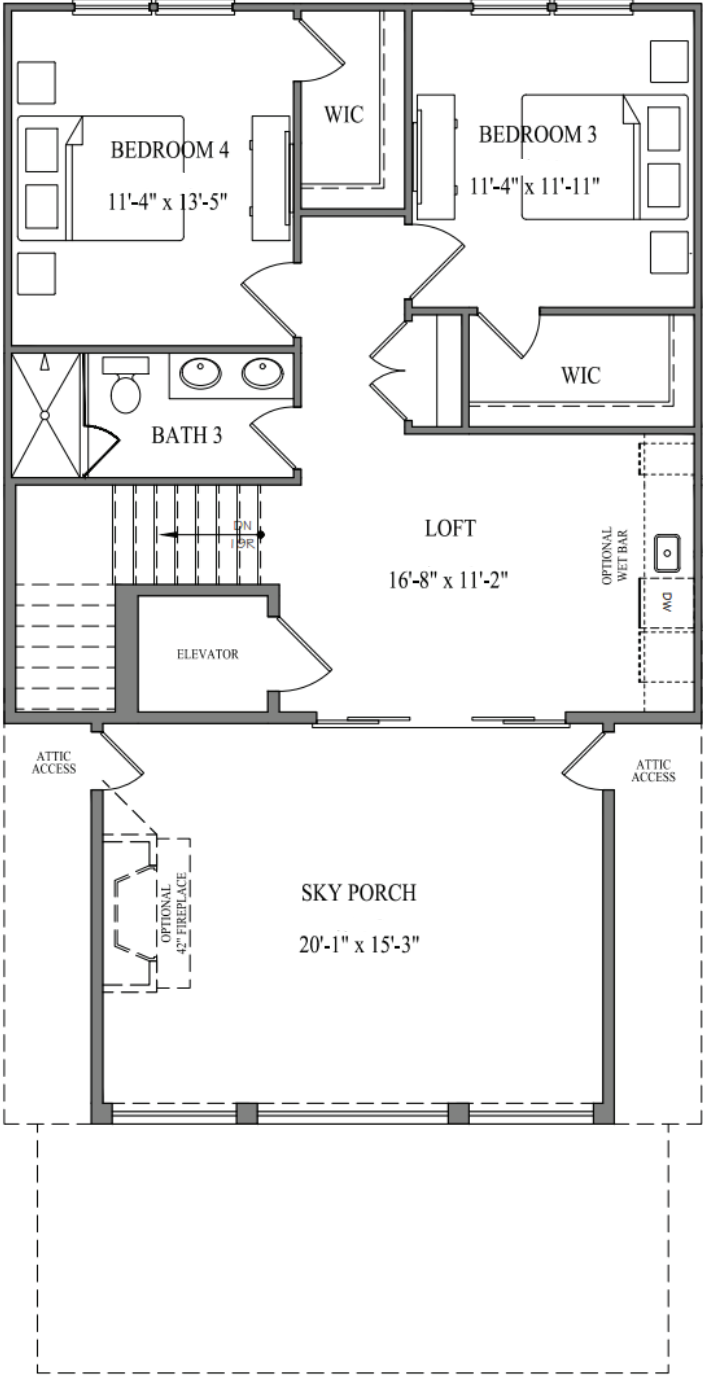

Third Floor

Luxurious Living

Experience stunning views of the lush greens of the nearby golf course from your private third-story sky veranda. Conveniently access a curated selection of retail options, all within a short walk or golf cart ride away.