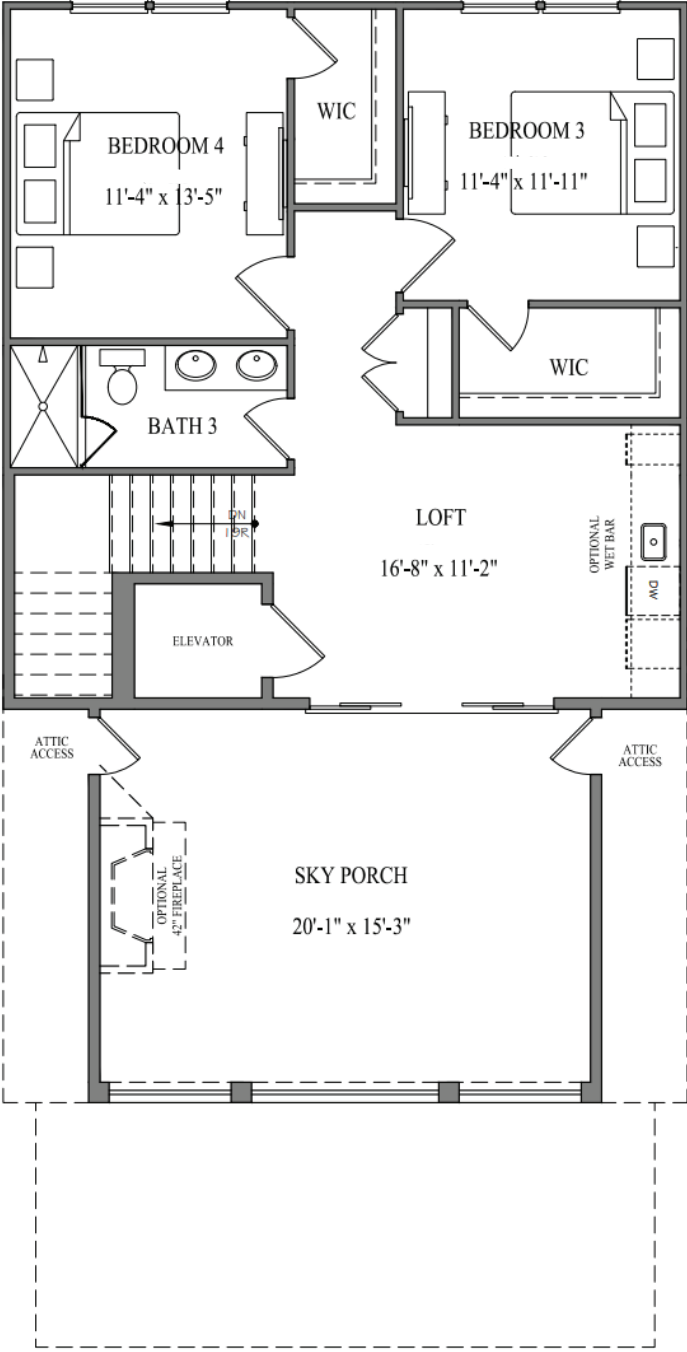

Third Floor

Luxurious Living

Experience stunning views of the lush greens of the nearby golf course from your private third-story sky veranda. Conveniently access a curated selection of retail options, all within a short walk or golf cart ride away.