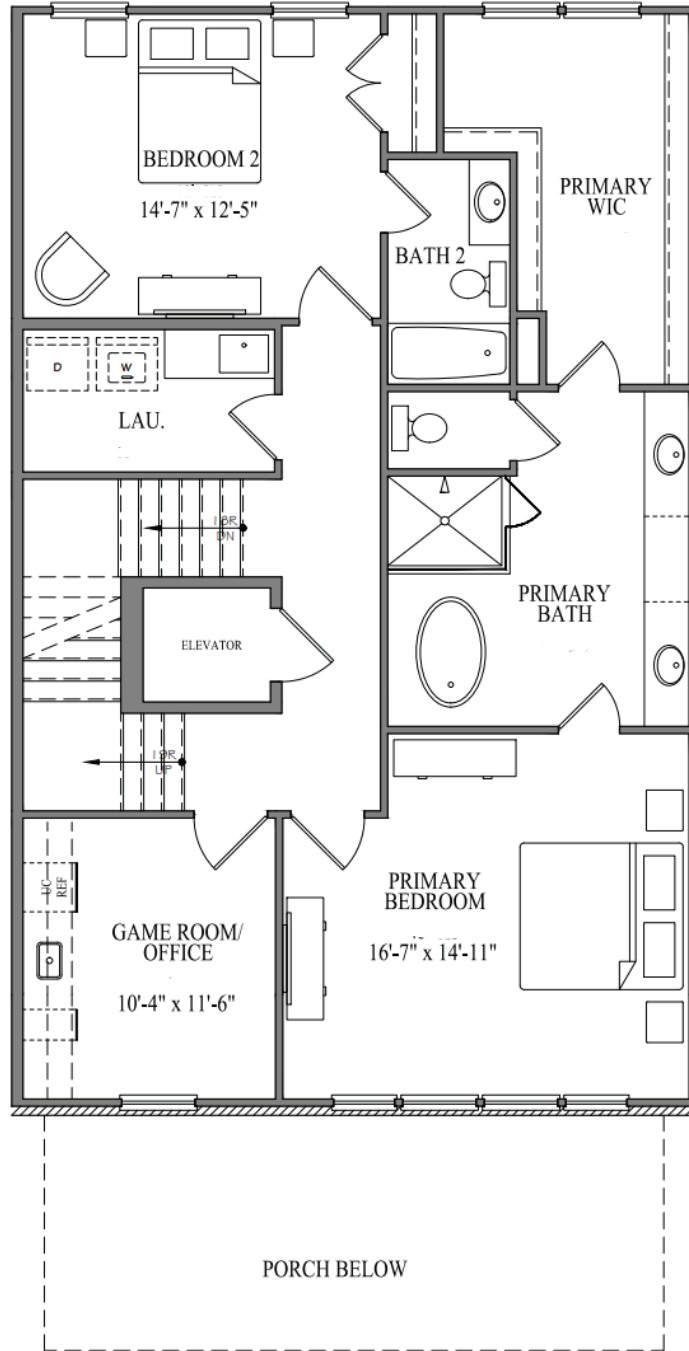

# Vista Skyview

4 or 5 BR | 4.5 BA | 4054 SQ FT

LOT 066

airabella

LAKE OCONEE

# First Floor

# Second Floor