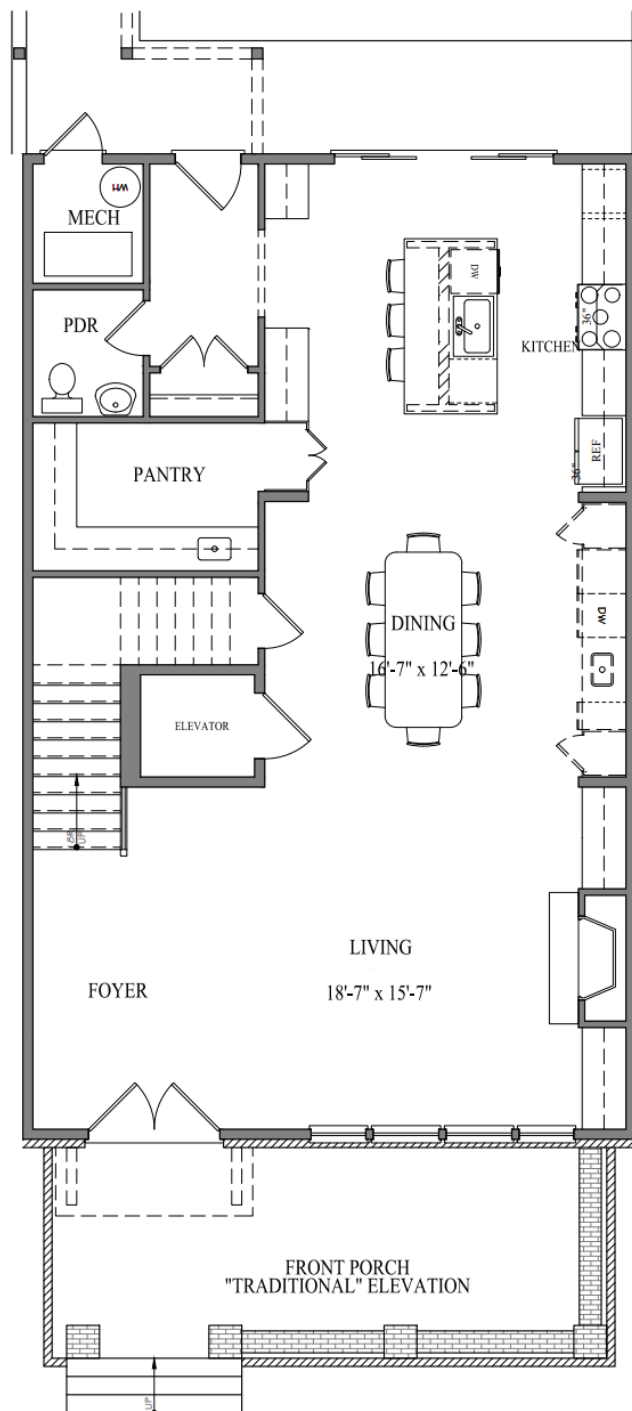

# Vista Skyview

4 or 5 BR | 4.5 BA | 4054 SQ FT

LOT 066

airabella

LAKE OCONEE

# First Floor

# Second Floor