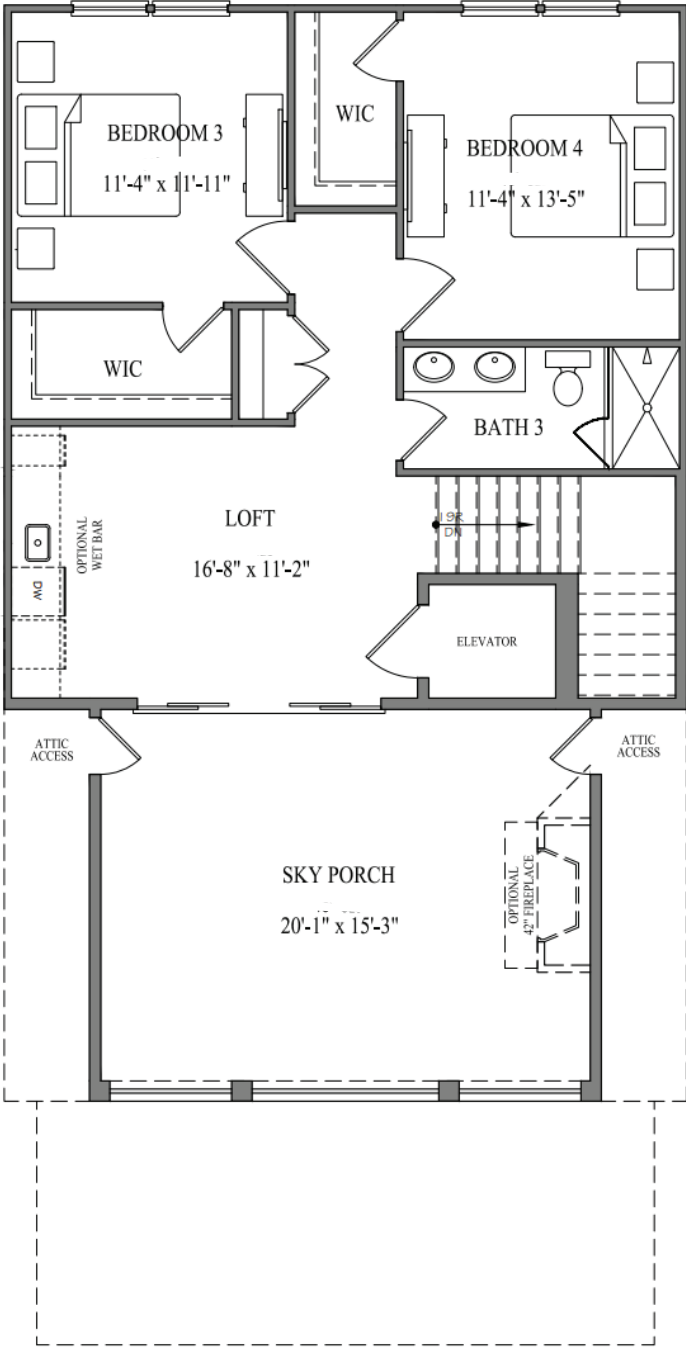

Third Floor

Luxurious Living

Experience stunning views of the lush greens of the nearby golf course from your private third-story sky veranda. Conveniently access a curated selection of retail options, all within a short walk or golf cart ride away.