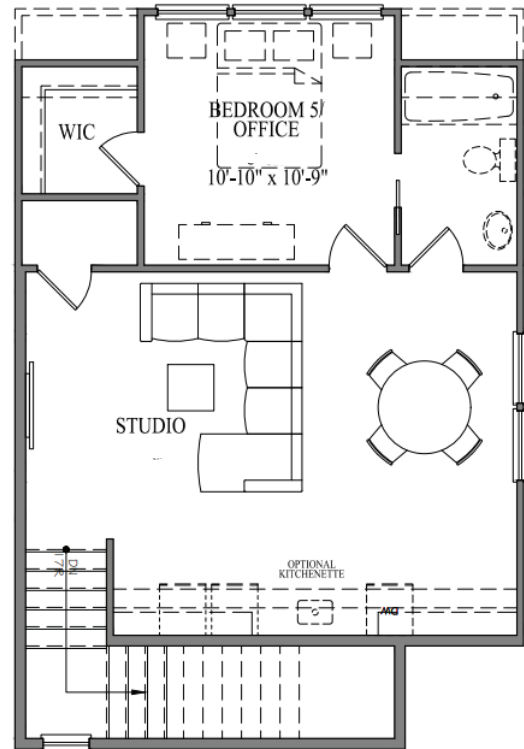

Vista Skyview

4 or 5 BR | 4.5 BA | 4054 SQ FT

LOT O67

airabella
LAKE OCONEE

First Floor

Serene Living

Savor the charm of the outdoors with an oversized front porch, a perfect spot for unwinding and enjoying the energy of the Airabella community. Adding to the charming ambiance, each residence is adorned with its own gas lantern, evoking a warm and inviting atmosphere that welcomes you home.

Detached Garage & Studio

STUDIO ABOVE GARAGE

Spacious Living

Enhance your home with our Optional In-Law Suite or Office. This beautifully finished space, located above the detached garage, can function as a fully equipped living area for a family member or as a private, dedicated office.