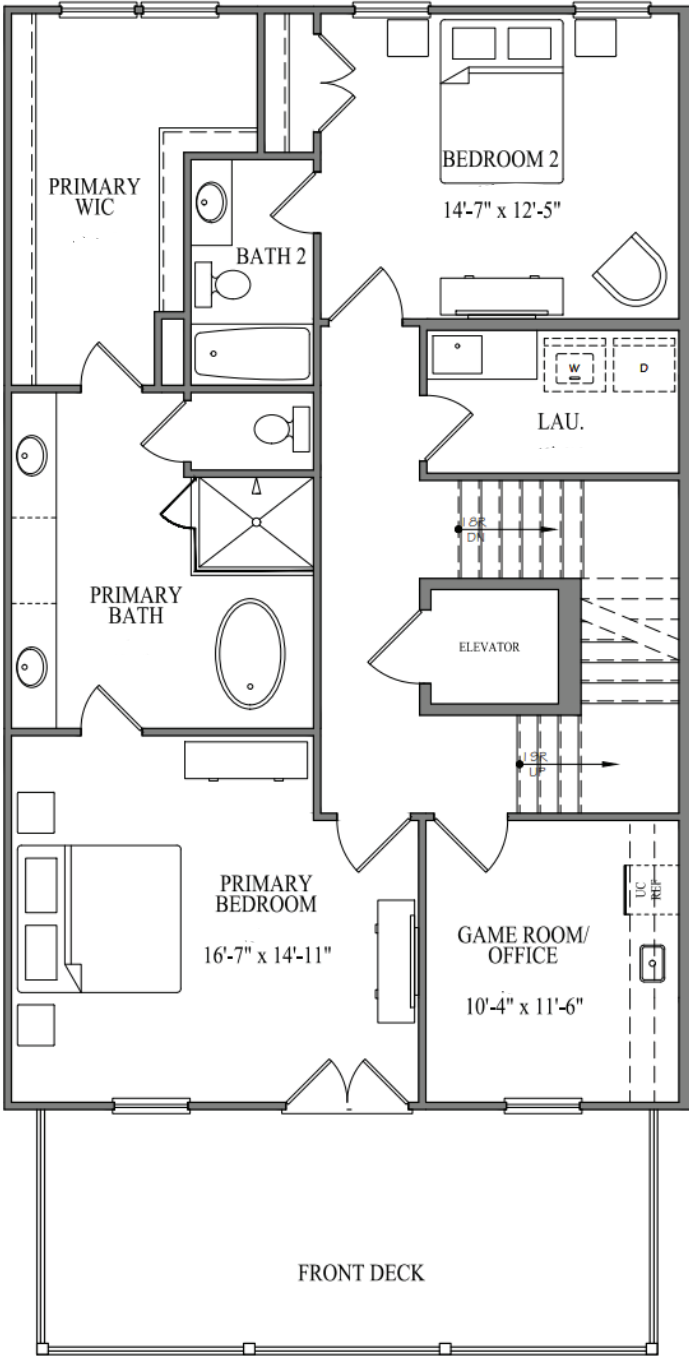

Vista Skyview

4 or 5 BR | 4.5 BA | 4054 SQ FT

LOT O67

airabella
LAKE OCONEE

First Floor

Serene Living

Savor the charm of the outdoors with an oversized front porch, a perfect spot for unwinding and enjoying the energy of the Airabella community. Adding to the charming ambiance, each residence is adorned with its own gas lantern, evoking a warm and inviting atmosphere that welcomes you home.

Second Floor

Bright Living

Step into spacious, light-filled interiors adorned with premium finishes and state-of-the-art amenities. Embrace the convenience of a modern gourmet kitchen, complete with a butler's pantry for added storage and preparation space. With ample entertaining areas and a private elevator for seamless access, every detail has been thoughtfully curated to enhance your living experience.

Detached Garage & Studio

STUDIO ABOVE GARAGE

Spacious Living

Enhance your home with our Optional In-Law Suite or Office. This beautifully finished space, located above the detached garage, can function as a fully equipped living area for a family member or as a private, dedicated office.