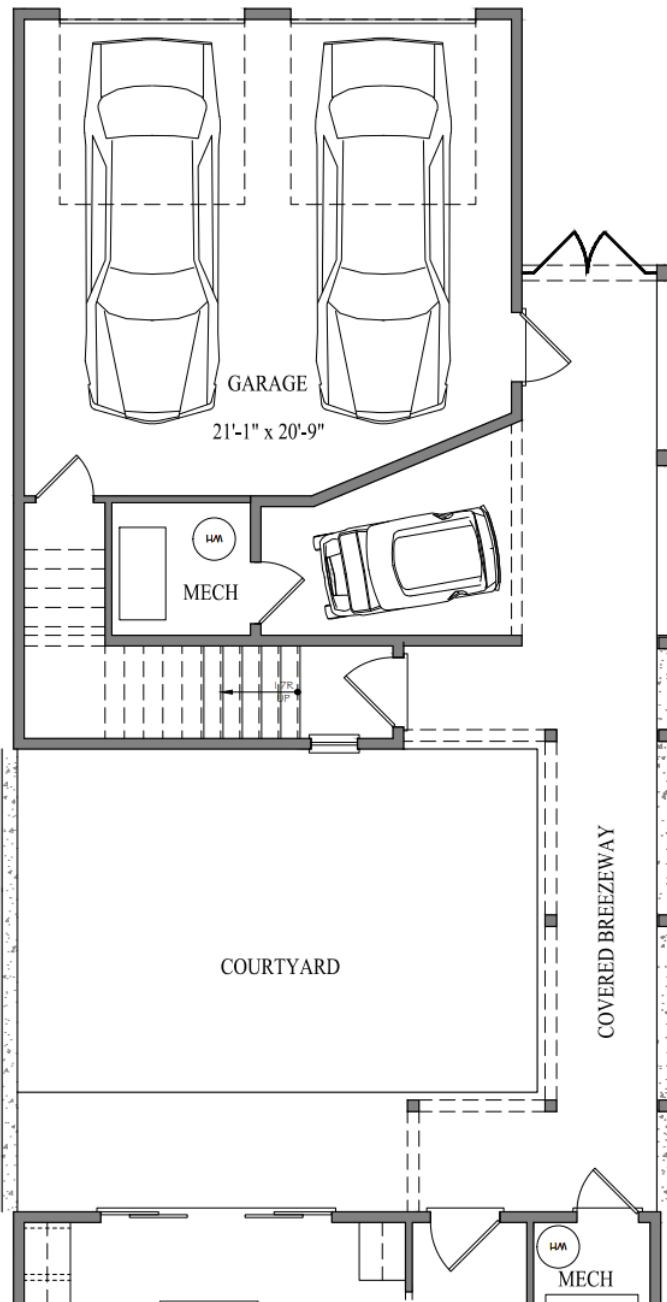

Vista Skyview

4 or 5 BR | 4.5 BA | 4054 SQ FT

LOT O67

airabella
LAKE OCONEE

First Floor

Serene Living

Savor the charm of the outdoors with an oversized front porch, a perfect spot for unwinding and enjoying the energy of the Airabella community. Adding to the charming ambiance, each residence is adorned with its own gas lantern, evoking a warm and inviting atmosphere that welcomes you home.

Detached Garage & Studio

STUDIO ABOVE GARAGE

Spacious Living

Enhance your home with our Optional In-Law Suite or Office. This beautifully finished space, located above the detached garage, can function as a fully equipped living area for a family member or as a private, dedicated office.