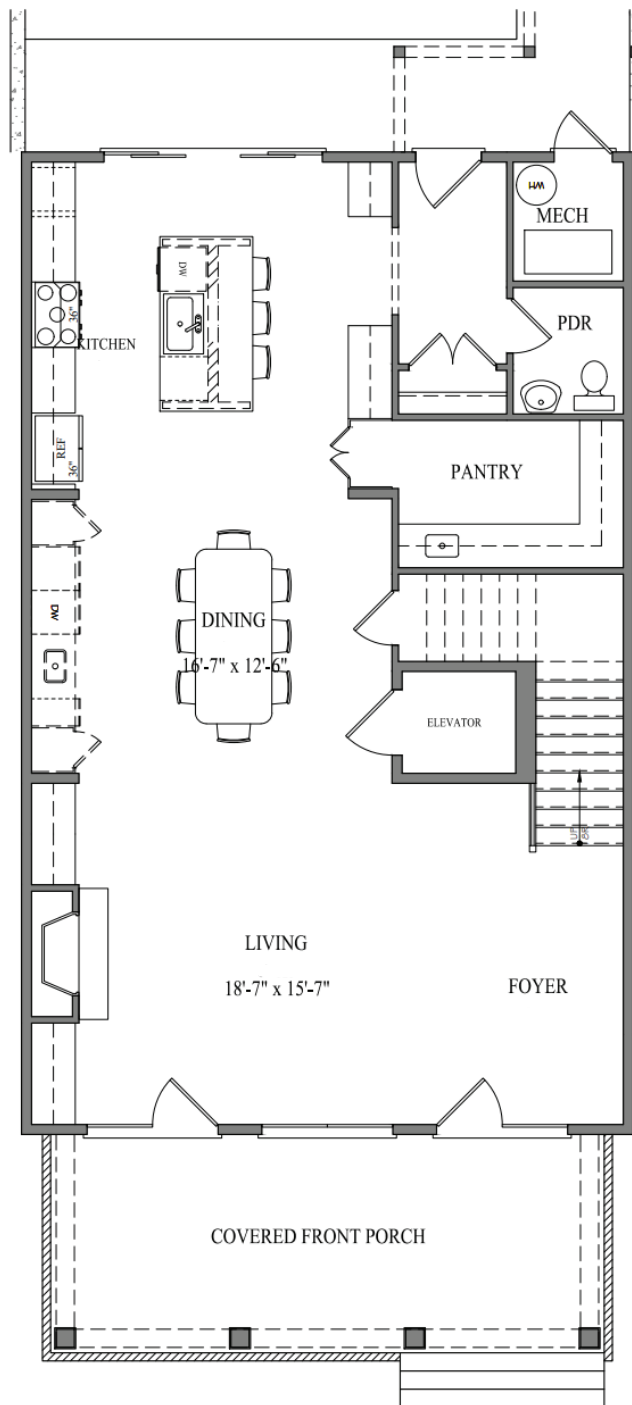

Vista Skyview

4 or 5 BR | 4.5 BA | 4054 SQ FT

LOT O67

airabella
LAKE OCONEE

First Floor

Serene Living

Savor the charm of the outdoors with an oversized front porch, a perfect spot for unwinding and enjoying the energy of the Airabella community. Adding to the charming ambiance, each residence is adorned with its own gas lantern, evoking a warm and inviting atmosphere that welcomes you home.

Second Floor

Bright Living

Step into spacious, light-filled interiors adorned with premium finishes and state-of-the-art amenities. Embrace the convenience of a modern gourmet kitchen, complete with a butler's pantry for added storage and preparation space. With ample entertaining areas and a private elevator for seamless access, every detail has been thoughtfully curated to enhance your living experience.

Detached Garage & Studio

STUDIO ABOVE GARAGE

Spacious Living

Enhance your home with our Optional In-Law Suite or Office. This beautifully finished space, located above the detached garage, can function as a fully equipped living area for a family member or as a private, dedicated office.