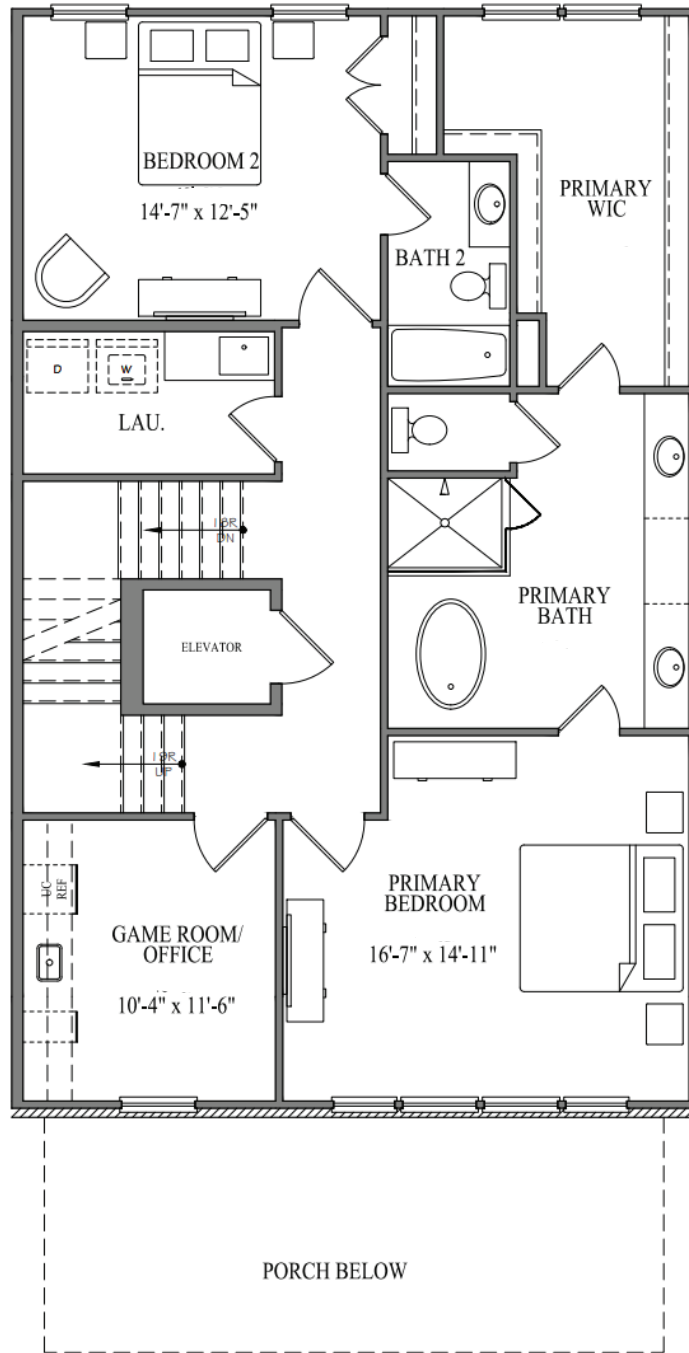

Second Floor

Bright Living

Step into spacious, light-filled interiors adorned with premium finishes and state-of-the-art amenities. Embrace the convenience of a modern gourmet kitchen, complete with a butler's pantry for added storage and preparation space. With ample entertaining areas and a private elevator for seamless access, every detail has been thoughtfully curated to enhance your living experience.