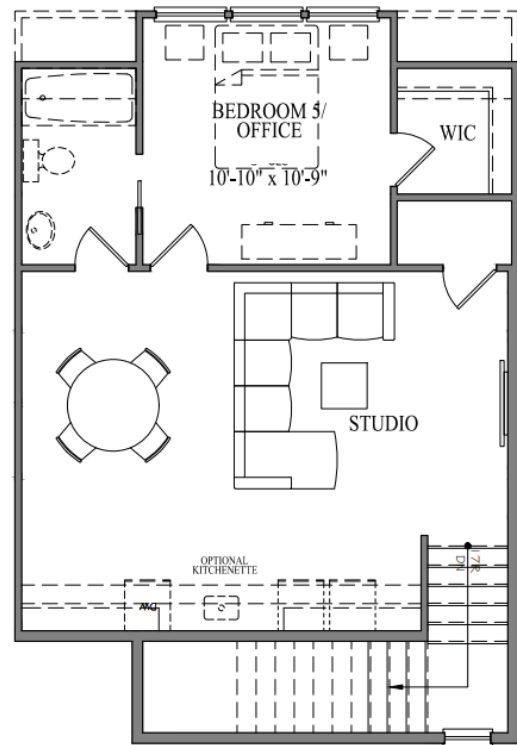

Vista Skyview

4 or 5 BR | 4.5 BA | 4054 SQ FT

LOT N63

airabella
LAKE OCONEE

First Floor

Serene Living

Savor the charm of the outdoors with an oversized front porch, a perfect spot for unwinding and enjoying the energy of the Airabella community. Adding to the charming ambiance, each residence is adorned with its own gas lantern, evoking a warm and inviting atmosphere that welcomes you home.

Detached Garage & Studio

STUDIO ABOVE GARAGE

Spacious Living

Enhance your home with our Optional In-Law Suite or Office. This beautifully finished space, located above the detached garage, can function as a fully equipped living area for a family member or as a private, dedicated office.