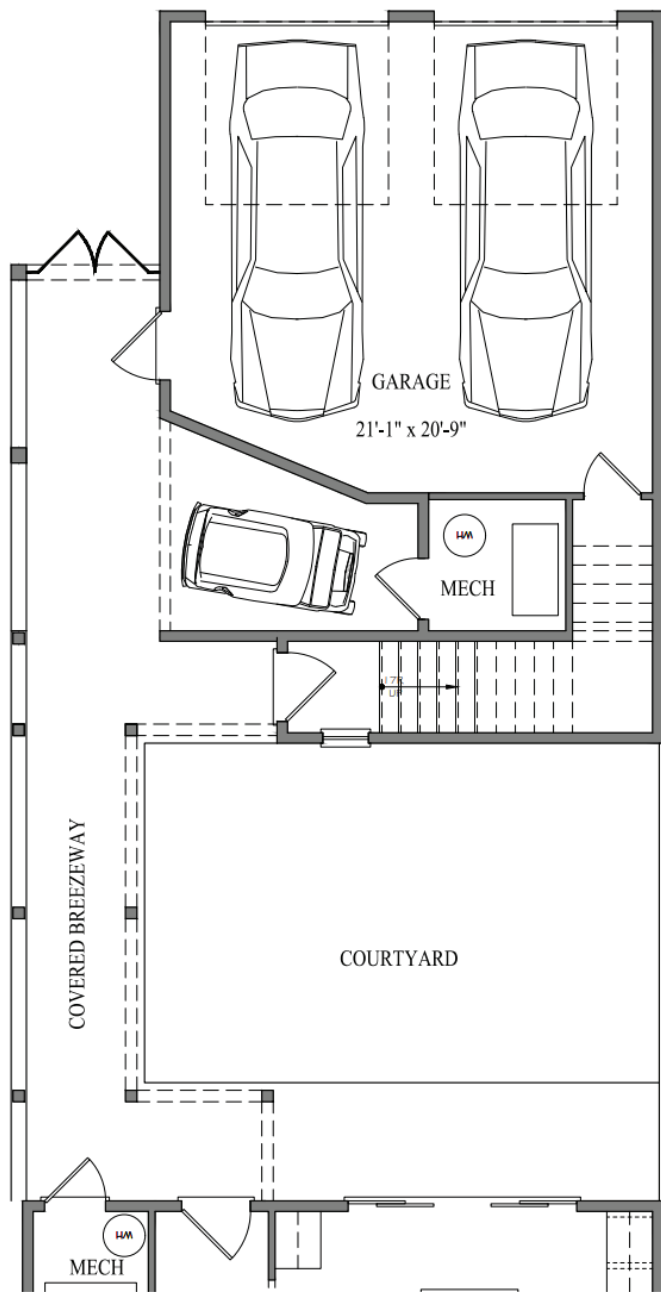

Vista Skyview

4 or 5 BR | 4.5 BA | 4054 SQ FT

LOT N63

airabella
LAKE OCONEE

First Floor

Serene Living

Savor the charm of the outdoors with an oversized front porch, a perfect spot for unwinding and enjoying the energy of the Airabella community. Adding to the charming ambiance, each residence is adorned with its own gas lantern, evoking a warm and inviting atmosphere that welcomes you home.

Detached Garage & Studio

STUDIO ABOVE GARAGE

Spacious Living

Enhance your home with our Optional In-Law Suite or Office. This beautifully finished space, located above the detached garage, can function as a fully equipped living area for a family member or as a private, dedicated office.