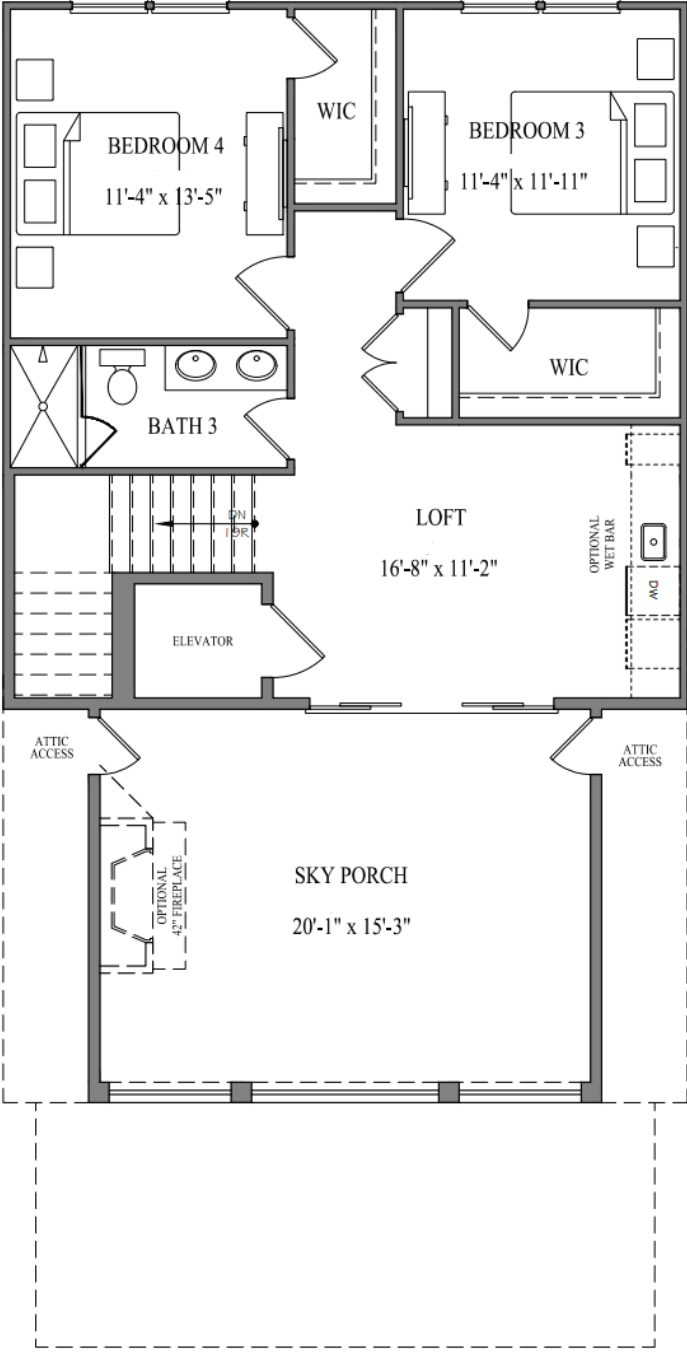

Third Floor

Luxurious Living

Experience stunning views of the lush greens of the nearby golf course from your private third-story sky veranda. Conveniently access a curated selection of retail options, all within a short walk or golf cart ride away.