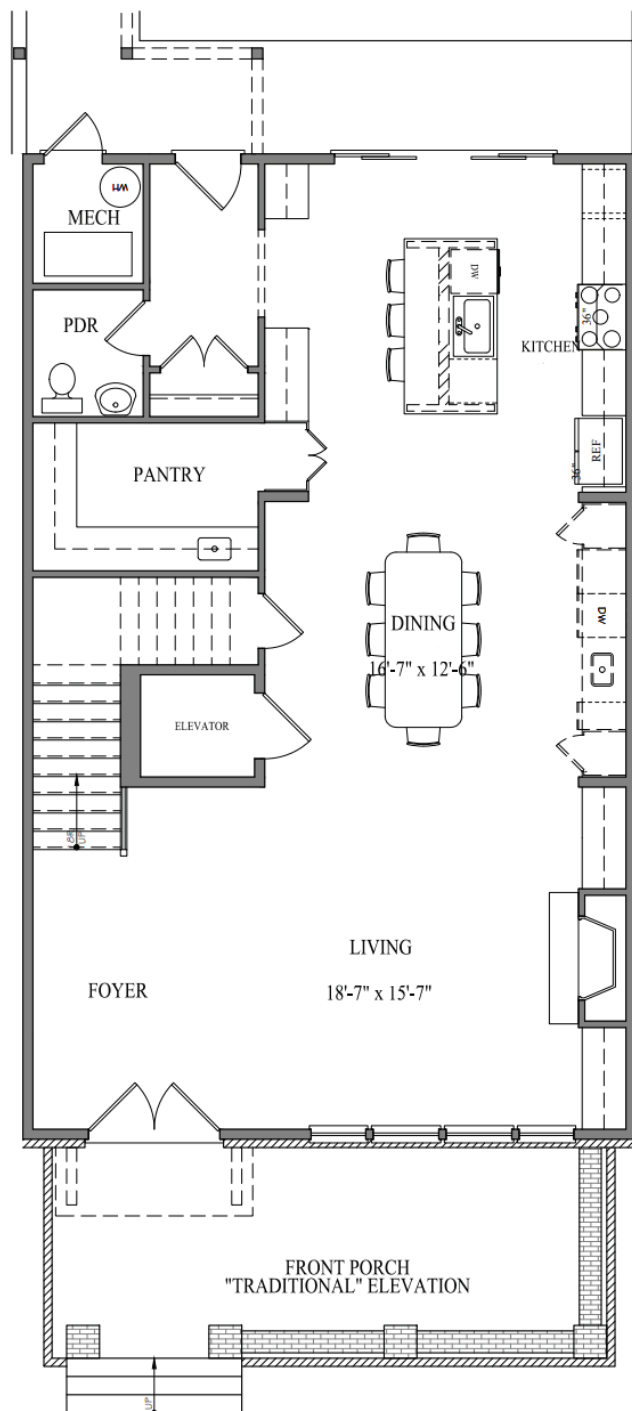

Vista Skyview

4 or 5 BR | 4.5 BA | 4054 SQ FT

LOT N63

airabella
LAKE OCONEE

First Floor

Serene Living

Savor the charm of the outdoors with an oversized front porch, a perfect spot for unwinding and enjoying the energy of the Airabella community. Adding to the charming ambiance, each residence is adorned with its own gas lantern, evoking a warm and inviting atmosphere that welcomes you home.

Second Floor

Bright Living

Step into spacious, light-filled interiors adorned with premium finishes and state-of-the-art amenities. Embrace the convenience of a modern gourmet kitchen, complete with a butler's pantry for added storage and preparation space. With ample entertaining areas and a private elevator for seamless access, every detail has been thoughtfully curated to enhance your living experience.

Detached Garage & Studio

STUDIO ABOVE GARAGE

Spacious Living

Enhance your home with our Optional In-Law Suite or Office. This beautifully finished space, located above the detached garage, can function as a fully equipped living area for a family member or as a private, dedicated office.